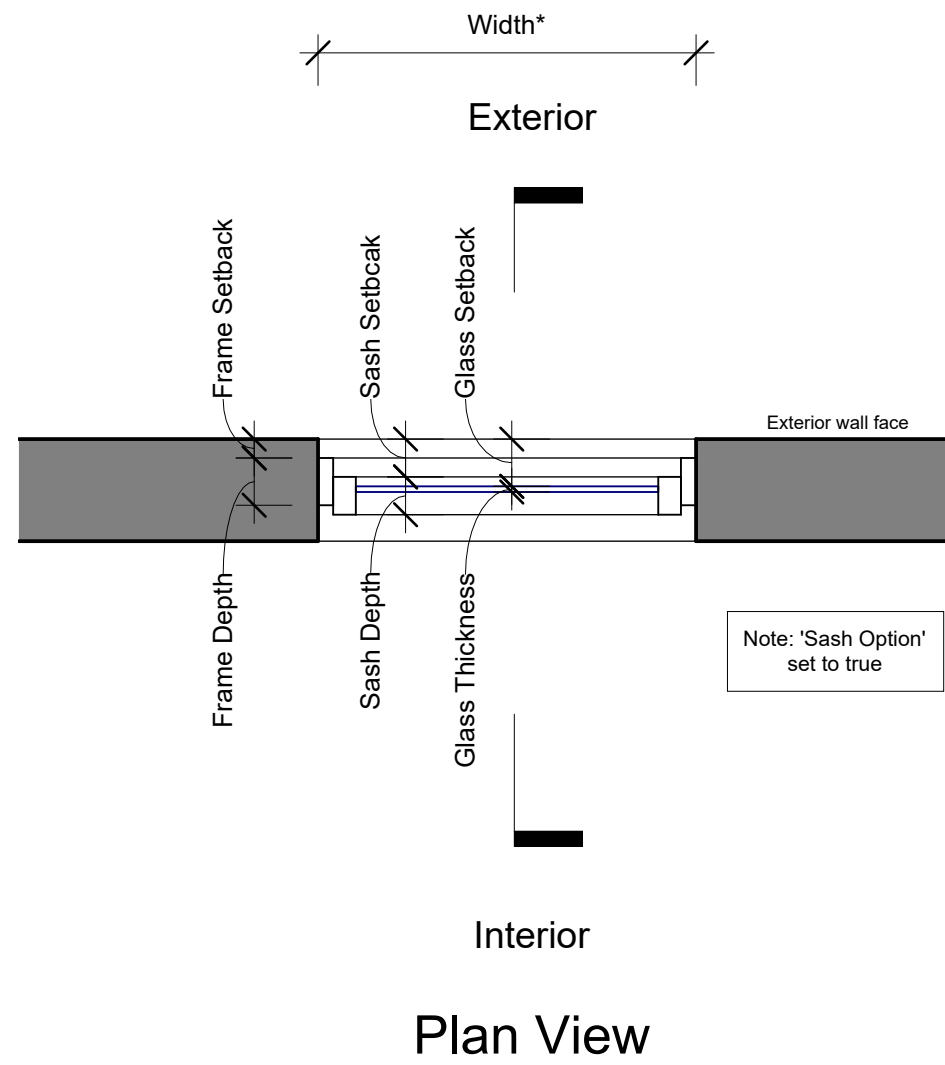

ECCHO Window Family Object | No Operable Sash Mode

Plan View

Exterior Elevation

Properties

Dimensions	
Width	1000.0
Height	1500.0
Top Frame Width	50.0
Bottom Frame Width	50.0
Left Frame Width	50.0
Right Frame Width	50.0
Top Frame Width Operable	0.0
Bottom Frame Width Operable	0.0
Left Frame Width Operable	0.0
Right Frame Width Operable	0.0
Top Frame Width Sash	0.0
Bottom Frame Width Sash	0.0
Left Frame Width Sash	0.0
Right Frame Width Sash	0.0
Frame Setback	50.0
Frame Depth	125.0
Sash Setback	100.0
Sash Depth	100.0
Glass Setback	125.0
Glass Thickness	15.0

Energy Analysis	
ECCHO Description	
ECCHO Glazing Type	
ECCHO Frame Type	
ECCHO Installed In	
ECCHO Winter Sun Admitted	80.000000
ECCHO Summer Sun Admi...	90.000000
ECCHO Shade Depth	1000.0
ECCHO Shade Height	1000.0
ECCHO Sync	<input checked="" type="checkbox"/>
ECCHO Angle From North	
ECCHO Angle From Horizon	

Section View

ECCHO Window Family Object | Operable Sash Mode

Properties

Dimensions	
Width	1000.0
Height	1500.0
Top Frame Width	0.0
Bottom Frame Width	0.0
Left Frame Width	0.0
Right Frame Width	0.0
Top Frame Width Operable	100.0
Bottom Frame Width Operable	100.0
Left Frame Width Operable	100.0
Right Frame Width Operable	100.0
Top Frame Width Sash	60.0
Bottom Frame Width Sash	60.0
Left Frame Width Sash	60.0
Right Frame Width Sash	60.0
Frame Setback	50.0
Frame Depth	125.0
Sash Setback	100.0
Sash Depth	100.0
Glass Setback	125.0
Glass Thickness	15.0