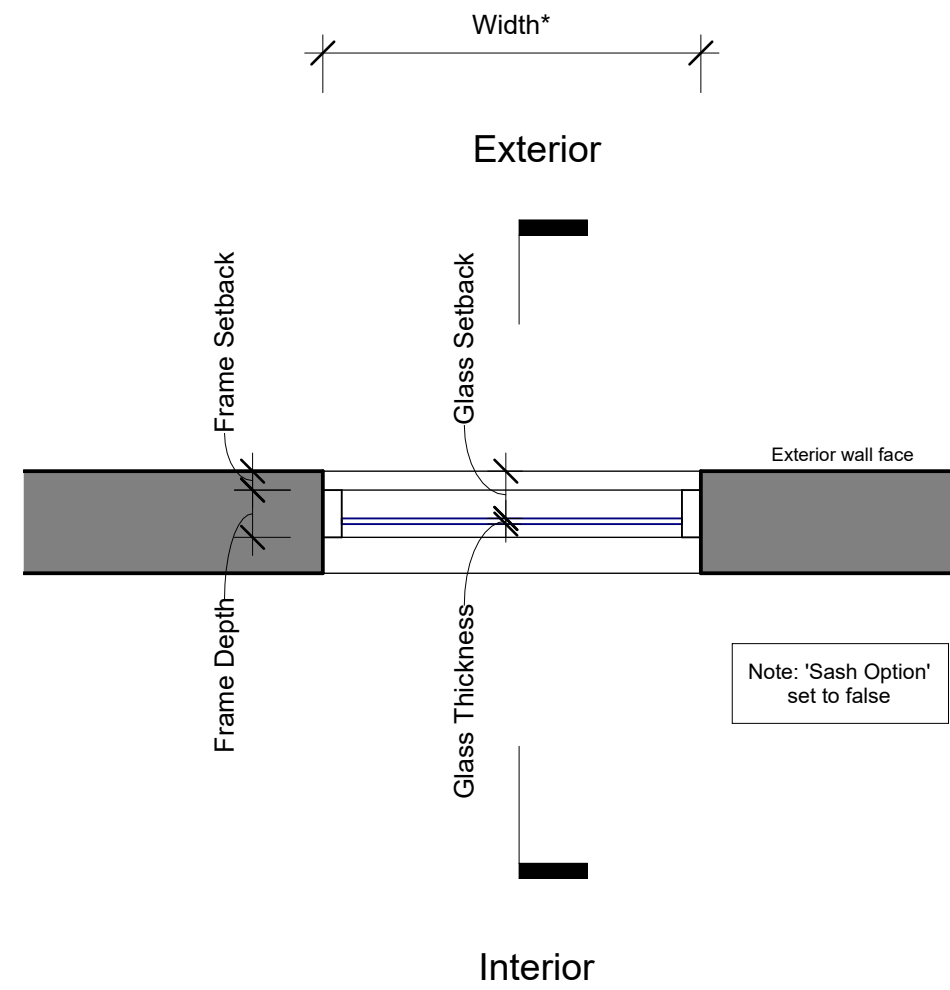

ECCHO Window Family Object | No Operable Sash Mode

Plan View

Exterior Elevation

Properties

Dimensions	
Width	1000.0
Height	1500.0
Top Frame Width	50.0
Bottom Frame Width	50.0
Left Frame Width	50.0
Right Frame Width	50.0
Top Frame Width Operable	0.0
Bottom Frame Width Operable	0.0
Left Frame Width Operable	0.0
Right Frame Width Operable	0.0
Top Frame Width Sash	0.0
Bottom Frame Width Sash	0.0
Left Frame Width Sash	0.0
Right Frame Width Sash	0.0
Frame Setback	50.0
Frame Depth	125.0
Sash Setback	100.0
Sash Depth	100.0
Glass Setback	125.0
Glass Thickness	15.0

Energy Analysis	
ECCHO Description	
ECCHO Glazing Type	
ECCHO Frame Type	
ECCHO Installed In	
ECCHO Winter Sun Admitted	80.000000
ECCHO Summer Sun Admi...	90.000000
ECCHO Shade Depth	1000.0
ECCHO Shade Height	1000.0
ECCHO Sync	<input checked="" type="checkbox"/>
ECCHO Angle From North	
ECCHO Angle From Horizon	

Section View

ECCHO Window Family Object | Operable Sash Mode

Properties

Dimensions	
Width	1000.0
Height	1500.0
Top Frame Width	0.0
Bottom Frame Width	0.0
Left Frame Width	0.0
Right Frame Width	0.0
Top Frame Width Operable	100.0
Bottom Frame Width Operable	100.0
Left Frame Width Operable	100.0
Right Frame Width Operable	100.0
Top Frame Width Sash	60.0
Bottom Frame Width Sash	60.0
Left Frame Width Sash	60.0
Right Frame Width Sash	60.0
Frame Setback	50.0
Frame Depth	125.0
Sash Setback	100.0
Sash Depth	100.0
Glass Setback	125.0
Glass Thickness	15.0