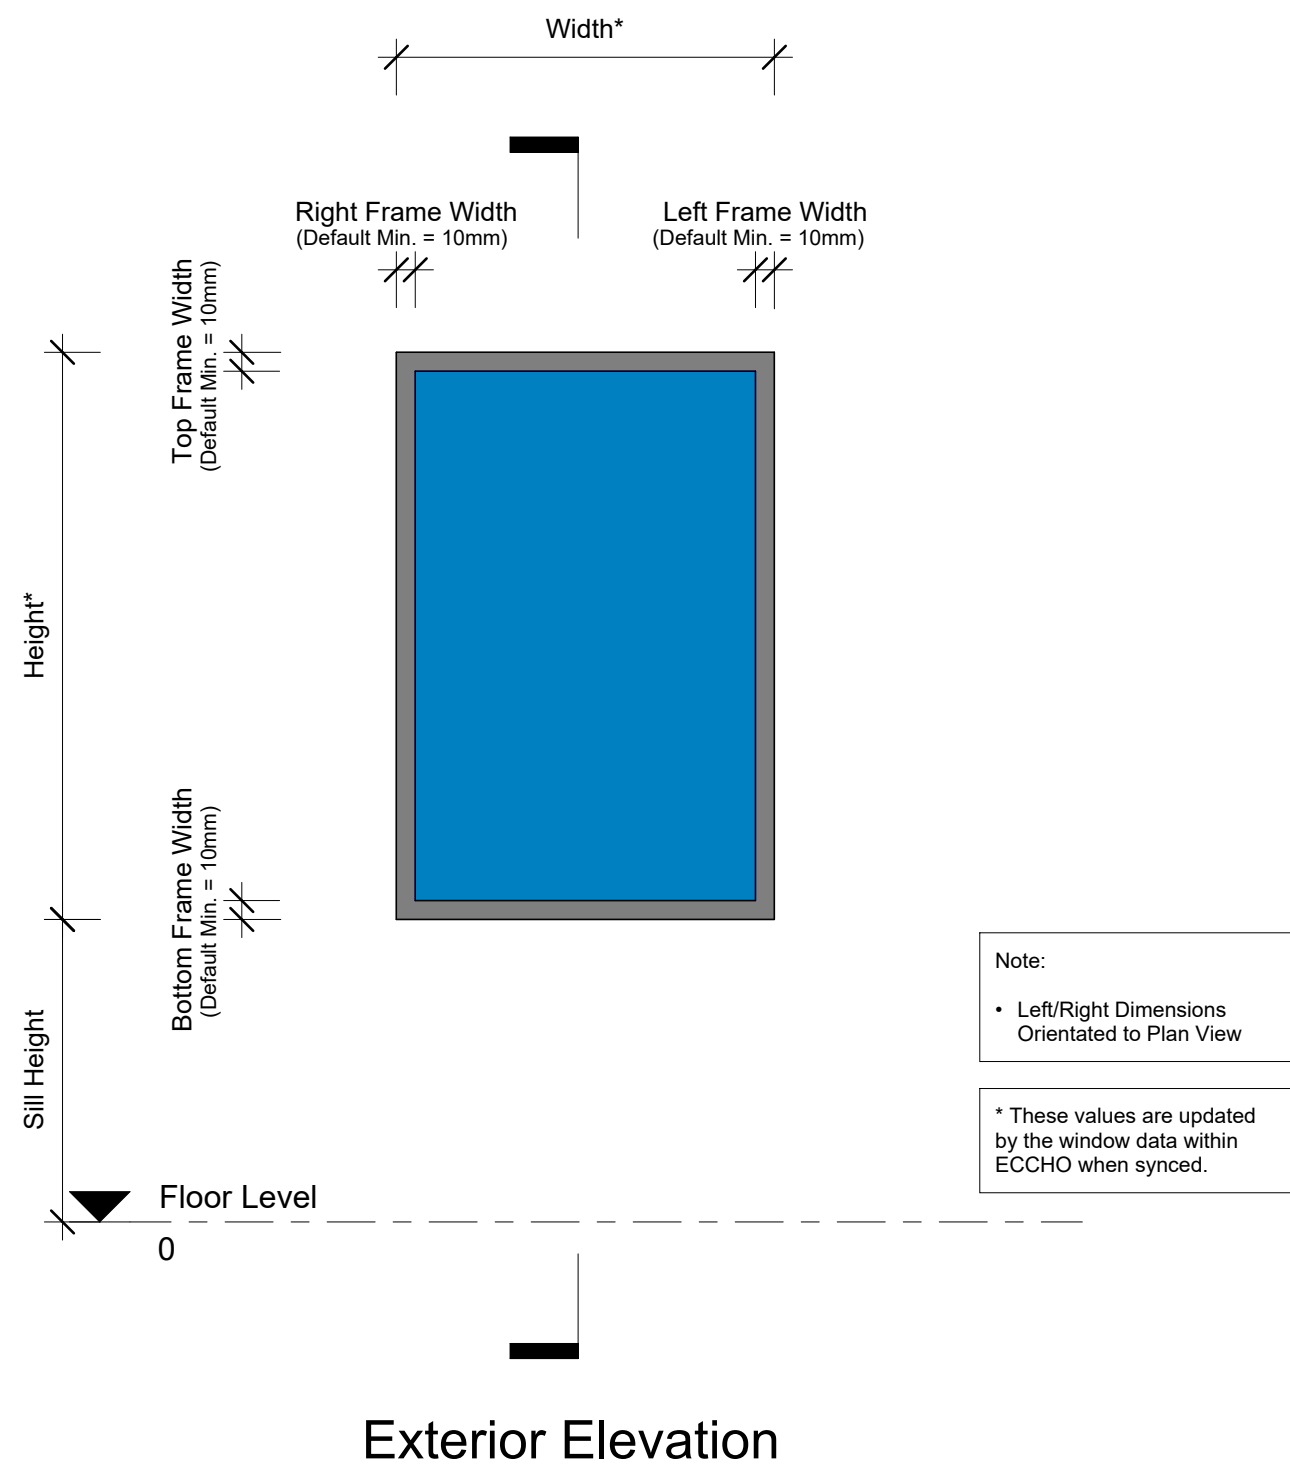

ECCHO Window Family Object | No Operable Sash Mode

Plan View

Exterior Elevation

Properties

Dimensions	
Width	1000.0
Height	1500.0
Top Frame Width	50.0
Bottom Frame Width	50.0
Left Frame Width	50.0
Right Frame Width	50.0
Top Frame Width Operable	0.0
Bottom Frame Width Operable	0.0
Left Frame Width Operable	0.0
Right Frame Width Operable	0.0
Top Frame Width Sash	0.0
Bottom Frame Width Sash	0.0
Left Frame Width Sash	0.0
Right Frame Width Sash	0.0
Frame Setback	50.0
Frame Depth	125.0
Sash Setback	100.0
Sash Depth	100.0
Glass Setback	125.0
Glass Thickness	15.0

Energy Analysis	
ECCHO Description	
ECCHO Glazing Type	
ECCHO Frame Type	
ECCHO Installed In	
ECCHO Winter Sun Admitted	80.000000
ECCHO Summer Sun Admi...	90.000000
ECCHO Shade Depth	1000.0
ECCHO Shade Height	1000.0
ECCHO Sync	<input checked="" type="checkbox"/>
ECCHO Angle From North	
ECCHO Angle From Horizon	

Section View

ECCHO Window Family Object | Operable Sash Mode

Properties

Dimensions	
Width	1000.0
Height	1500.0
Top Frame Width	0.0
Bottom Frame Width	0.0
Left Frame Width	0.0
Right Frame Width	0.0
Top Frame Width Operable	100.0
Bottom Frame Width Operable	100.0
Left Frame Width Operable	100.0
Right Frame Width Operable	100.0
Top Frame Width Sash	60.0
Bottom Frame Width Sash	60.0
Left Frame Width Sash	60.0
Right Frame Width Sash	60.0
Frame Setback	50.0
Frame Depth	125.0
Sash Setback	100.0
Sash Depth	100.0
Glass Setback	125.0
Glass Thickness	15.0