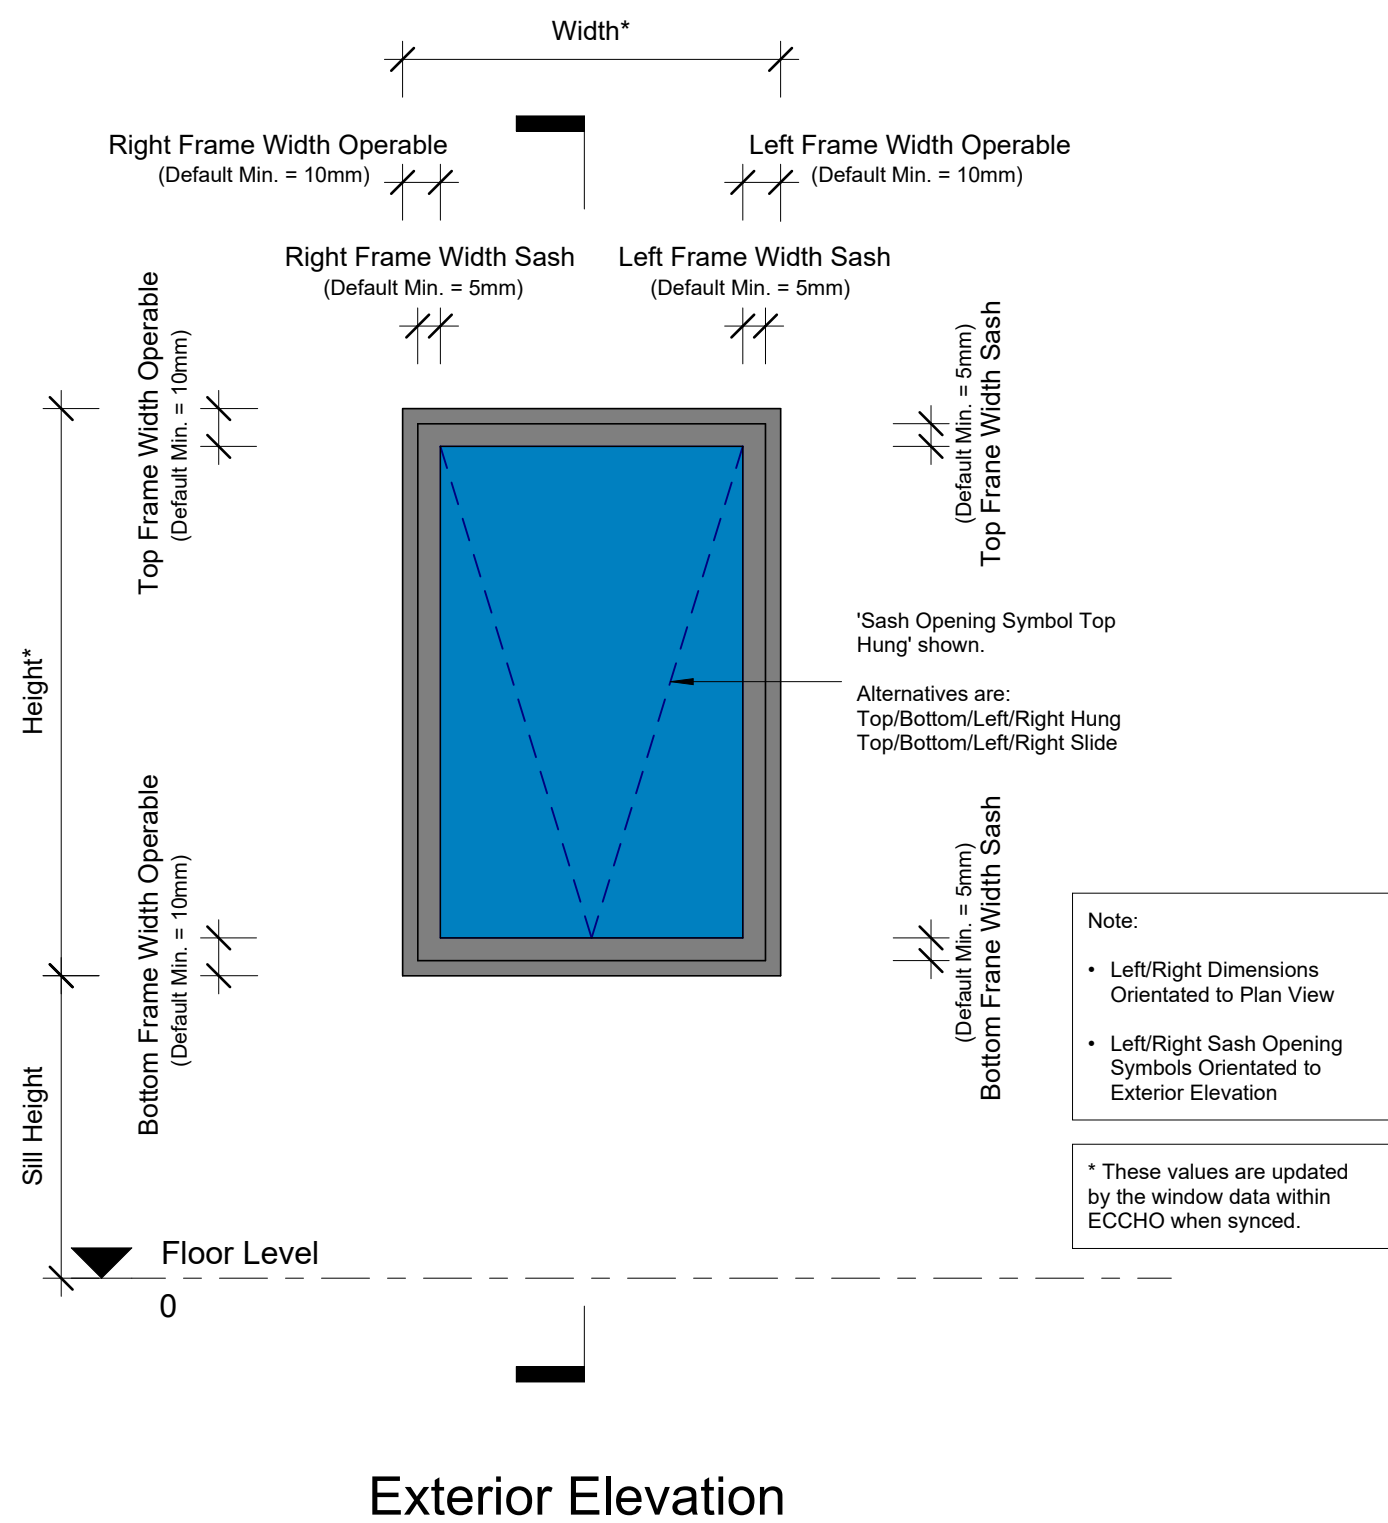

ECCHO Window Family Object | No Operable Sash Mode

Plan View

Exterior Elevation

Properties

Dimensions	
Width	1000.0
Height	1500.0
Top Frame Width	50.0
Bottom Frame Width	50.0
Left Frame Width	50.0
Right Frame Width	50.0
Top Frame Width Operable	0.0
Bottom Frame Width Operable	0.0
Left Frame Width Operable	0.0
Right Frame Width Operable	0.0
Top Frame Width Sash	0.0
Bottom Frame Width Sash	0.0
Left Frame Width Sash	0.0
Right Frame Width Sash	0.0
Frame Setback	50.0
Frame Depth	125.0
Sash Setback	100.0
Sash Depth	100.0
Glass Setback	125.0
Glass Thickness	15.0

Energy Analysis	
ECCHO Description	
ECCHO Glazing Type	
ECCHO Frame Type	
ECCHO Installed In	
ECCHO Winter Sun Admitted	80.000000
ECCHO Summer Sun Admi...	90.000000
ECCHO Shade Depth	1000.0
ECCHO Shade Height	1000.0
ECCHO Sync	<input checked="" type="checkbox"/>
ECCHO Angle From North	
ECCHO Angle From Horizon	

Section View

ECCHO Window Family Object | Operable Sash Mode

Properties

Dimensions	
Width	1000.0
Height	1500.0
Top Frame Width	0.0
Bottom Frame Width	0.0
Left Frame Width	0.0
Right Frame Width	0.0
Top Frame Width Operable	100.0
Bottom Frame Width Operable	100.0
Left Frame Width Operable	100.0
Right Frame Width Operable	100.0
Top Frame Width Sash	60.0
Bottom Frame Width Sash	60.0
Left Frame Width Sash	60.0
Right Frame Width Sash	60.0
Frame Setback	50.0
Frame Depth	125.0
Sash Setback	100.0
Sash Depth	100.0
Glass Setback	125.0
Glass Thickness	15.0