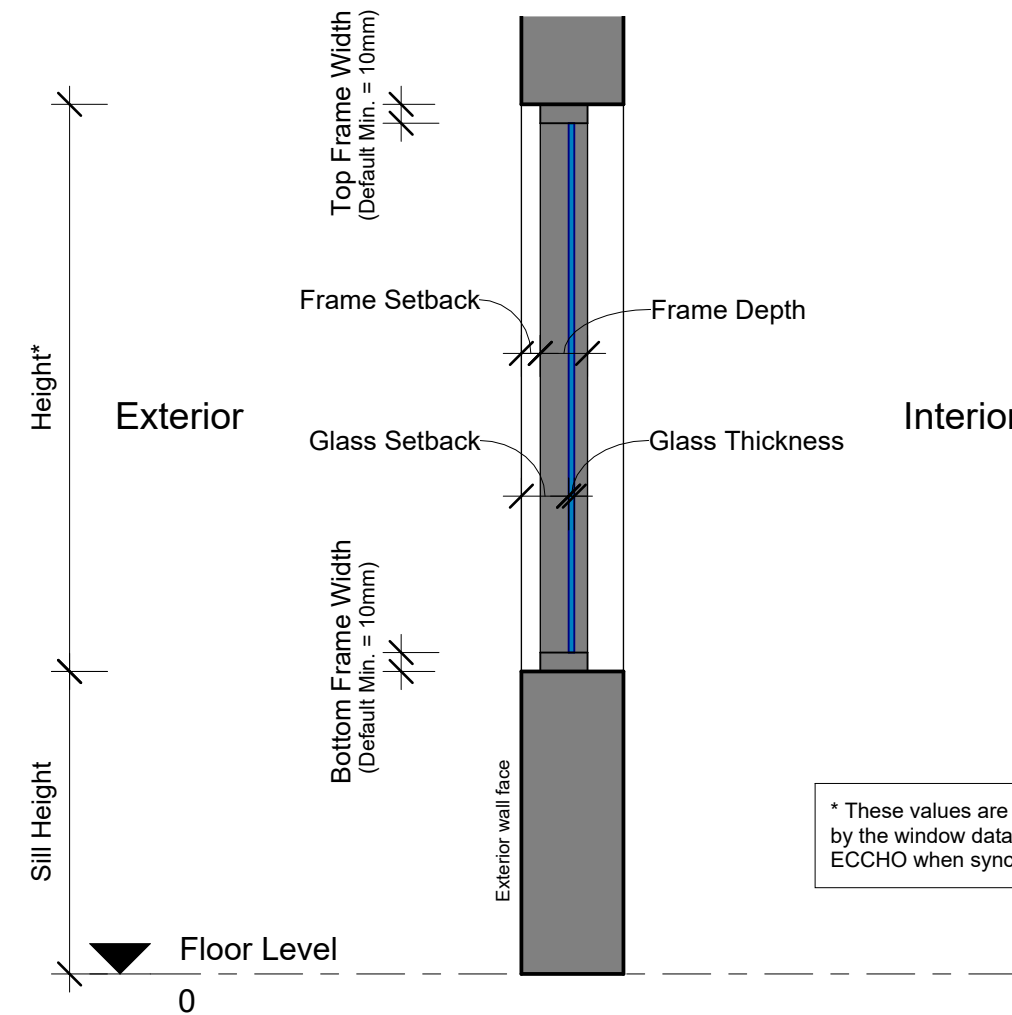

ECCHO Window Family Object | No Operable Sash Mode

Plan View

Exterior Elevation

Properties

Dimensions	
Width	1000.0
Height	1500.0
Top Frame Width	50.0
Bottom Frame Width	50.0
Left Frame Width	50.0
Right Frame Width	50.0
Top Frame Width Operable	0.0
Bottom Frame Width Operable	0.0
Left Frame Width Operable	0.0
Right Frame Width Operable	0.0
Top Frame Width Sash	0.0
Bottom Frame Width Sash	0.0
Left Frame Width Sash	0.0
Right Frame Width Sash	0.0
Frame Setback	50.0
Frame Depth	125.0
Sash Setback	100.0
Sash Depth	100.0
Glass Setback	125.0
Glass Thickness	15.0

Energy Analysis	
ECCHO Description	
ECCHO Glazing Type	
ECCHO Frame Type	
ECCHO Installed In	
ECCHO Winter Sun Admitted	80.000000
ECCHO Summer Sun Admi...	90.000000
ECCHO Shade Depth	1000.0
ECCHO Shade Height	1000.0
ECCHO Sync	<input checked="" type="checkbox"/>
ECCHO Angle From North	
ECCHO Angle From Horizon	

Section View

ECCHO Window Family Object | Operable Sash Mode

Properties

Dimensions	
Width	1000.0
Height	1500.0
Top Frame Width	0.0
Bottom Frame Width	0.0
Left Frame Width	0.0
Right Frame Width	0.0
Top Frame Width Operable	100.0
Bottom Frame Width Operable	100.0
Left Frame Width Operable	100.0
Right Frame Width Operable	100.0
Top Frame Width Sash	60.0
Bottom Frame Width Sash	60.0
Left Frame Width Sash	60.0
Right Frame Width Sash	60.0
Frame Setback	50.0
Frame Depth	125.0
Sash Setback	100.0
Sash Depth	100.0
Glass Setback	125.0
Glass Thickness	15.0